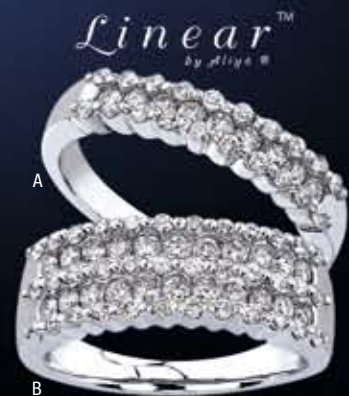

G

C

A

B

D

E

F

F

C

D

A

B

Linear™
by *pliya*

Diamond weights are approximate; ranges of sizes:
 1/20 ct. = from .04 to .07 3/8 ct. = from .37 to .44 1 ct. = from .95 to 1.10
 1/10 ct. = from .08 to .13 1/2 ct. = from .45 to .56 1-1/4 cts. = from 1.23 to 1.28
 1/8 ct. = from .14 to .17 5/8 ct. = from .57 to .64 1-1/2 cts. = from 1.45 to 1.57
 1/5 ct. = from .18 to .22 2/3 ct. = from .65 to .69 2 cts. = from 1.95 to 2.10
 1/4 ct. = from .23 to .28 3/4 ct. = from .70 to .80 2-1/2 cts. = from 2.45 to 2.57
 1/3 ct. = from .29 to .36 7/8 ct. = from .81 to .94 3 cts. = from 2.95 to 3.10

A. Available in 1/4 carat tw, 1/2 carat tw, 1 carat tw B. Available in 1/4 carat tw, 1/2 carat tw, 1 carat tw
 C. Available in 1/4 carat tw, 1/2 carat tw, 1 carat tw D. Available in 1/4 carat tw, 1/2 carat tw, 1 carat tw
 E. 1/3 carat tw F. Miligrain setting. G. Available in 1/2 carat tw, 1 carat tw